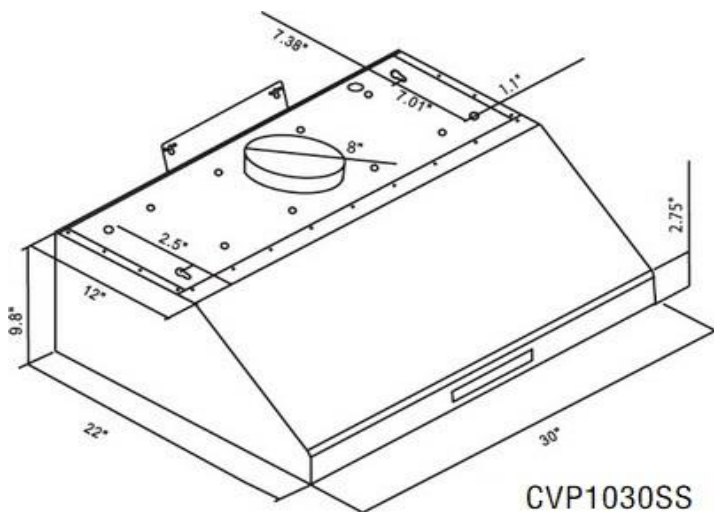

30" Pro Hood Model CVP1030SS

Key Features

- Seamless Stainless Steel Construction
- Professional Baffle Filters
- Powerful 900CFM Dual Blower included
- 4-speed Electronic Touch Controls
- Built in Heat Sensor & Remote Control operation

CVP1030SS

Weights & Dimensions

Product Width	30"
Product Depth	22"
Product Height	9.8"
Gross / Net Weight (kgs)	25 / 29.1
Carton Dimensions (mm)	825 x 445 x 660
UPC	628451852247

In Canada, CALORIC™ is a registered trademark of J.A.K. North America Inc.