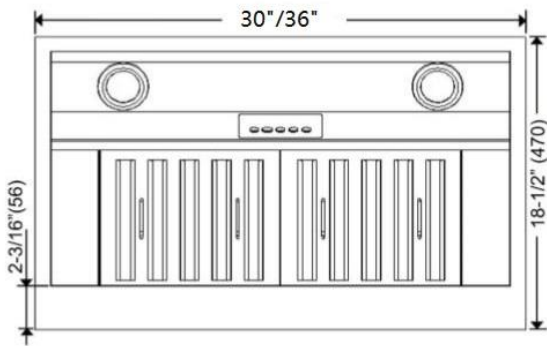

36" Pro Hood Insert Model CVI34SS

Key Features

- Seamless Stainless Steel Construction
- Professional Baffle Filters
- Powerful 600CFM Blower included
- 3-speed Mechanical Controls

Design

Color Stainless Steel

Hood Performance

Hood Type	Cabinet Insert
CFM	600 CFM
Lighting	3W 12V LED
Number of Fan Speeds	3 speed
Filter Type	Baffle, dishwasher safe
Removable Filter	Yes
Control Type	Puch Button
Rated Voltage	120V / 60Hz
Venting Type	Exterior & Recirculating Capable
Ducting:	Top 6" round, top 3-1/4" x 10" rectangular
Warranty:	One year parts warranty

Bottom View

Weights & Dimensions

Product Width	34-3/8"
Product Depth	18 1/8"
Product Height	12"
Gross / Net Weight (kgs)	
Carton Dimensions (mm)	960 x 455 x 515
UPC	628451852223

Top View

In Canada, CALORIC™ is a registered trademark of J.A.K. North America Inc.