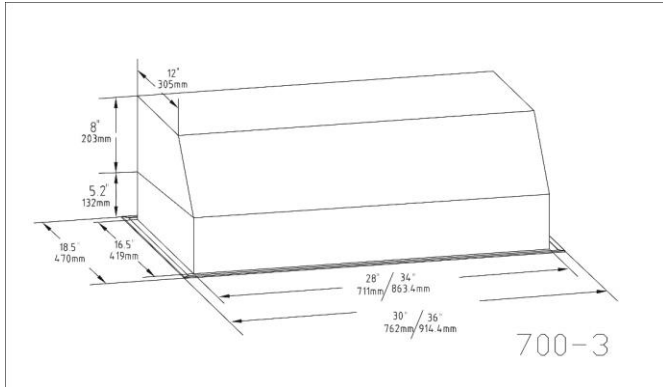

36" Pro Hood Insert Model CVI34SS

Key Features

- Seamless Stainless Steel Construction
- Professional Baffle Filters
- Powerful 600CFM Blower included
- 3-speed Mechanical Controls

Design

Color Stainless Steel

Hood Performance

Hood Type	Cabinet Insert
CFM	600 CFM
Lighting	3W 12V LED
Number of Fan Speeds	3 speed
Filter Type	Baffle, dishwasher safe
Removable Filter	Yes
Control Type	Puch Button
Rated Voltage	120V / 60Hz
Venting Type	Exterior & Recirculating Capable
Ducting:	Top 6" round, top 3-1/4" x 10" rectangular
Warranty:	One year parts warranty

Bottom View

Weights & Dimensions

Product Width	34-3/8"
Product Depth	18 1/8"
Product Height	12"
Gross / Net Weight (kgs)	
Carton Dimensions (mm)	960 x 455 x 515
UPC	628451852223

Top View

In Canada, CALORIC™ is a registered trademark of J.A.K. North America Inc.